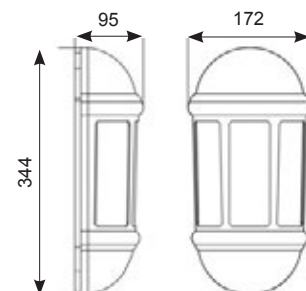

Latina LED Half Lantern

Supplied c/w Integral Driver

300

ALHLLLED/BL

ALHLLLED/PIR/W

- Contemporary IP65 half lantern and resistant to corrosion
- Textured polycarbonate finish and tinted lens
- LED light bar for uniform light output
- PIR option for convenience and security. Incorporates manual override option
- Colour matching PIR lens cover ensures discreet appearance
- LED lifespan L70 25,000 hours
- Non-dimmable

Max 8 metres
5 seconds to 8 minutes
2 to 2000 LUX

LED Information

Total (Watts)	8W
Lumens Delivered	424lm
Lm/W	53lm
CRI	Ra 70
CCT	3000K
Input	230V
Hertz	50/60Hz
Operating Temp	-20°C to 50°C

	Code	Lamp	Description
Standard	ALHLLLED/BL	LED	8W - Warm White - Black
	ALHLLLED/WH	LED	8W - Warm White - White
Photocell	ALHLLLED/PC/BL	LED	8W Photocell - Warm White - Black
	ALHLLLEDPC/WH	LED	8W Photoe II - Warm White - White
PIR	ALHLLLED/PIR/BL	LED	8W PIR - Warm White - Black
	ALHLLLED/PIR/WH	LED	8W PIR - Warm White - White